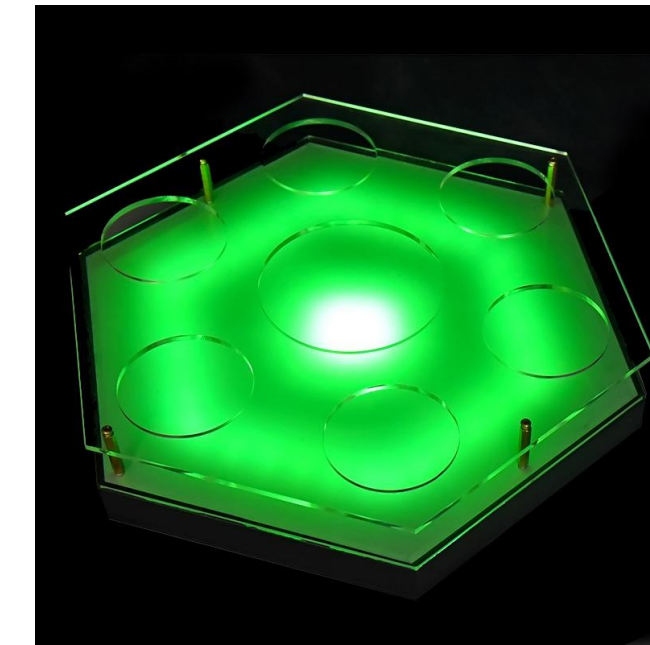

Name : Led Bottle Glorifier  
Item : CF-813BF  
Power supply : Rechargeable style  
Materia : Acrylic  
Size : (D)30\*30\*(H)7.5cm  
(Stock)

Name : Led Bottle Glorifier  
Item : CF-814BF  
Power supply : Rechargeable style  
Materia : Acrylic  
Size : (D)28.1\*9.6\*(H)3.9 cm  
(Order now, make now)

Name : Led Bottle Glorifier  
Item : CF-815BF  
Power supply : Rechargeable style  
Materia : Acrylic  
Size : (D)28\*8.5\*(H)12.6cm  
(Order now, make now)

# Luminous bar supplies

Name : Led Tray Shot  
Item : CF-816BF  
Power supply : Rechargeable style  
Materia : Acrylic  
Size : (D)28\*(H)5cm  
(Stock)

Name : Led Tray Shot  
Item : CF-817BF  
Power supply : Rechargeable style  
Materia : Acrylic  
Size : (D)39\*21\*(H)9cm  
(Order now, make now)