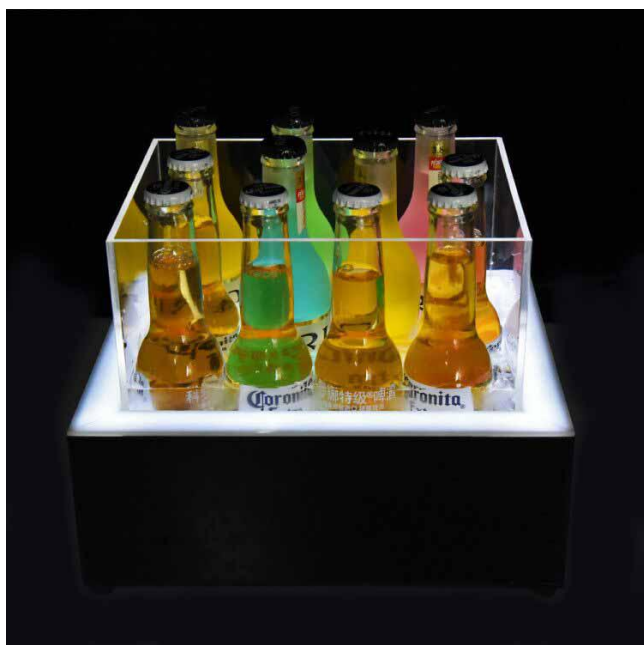

Name : Led ice bucket
Item : CF-502BF
Power supply :
Rechargeable style
Material : Acrylic
Size : (D) 23.4*18.4*(H)21.3cm
Capacity : 11L
(Order now, make now)