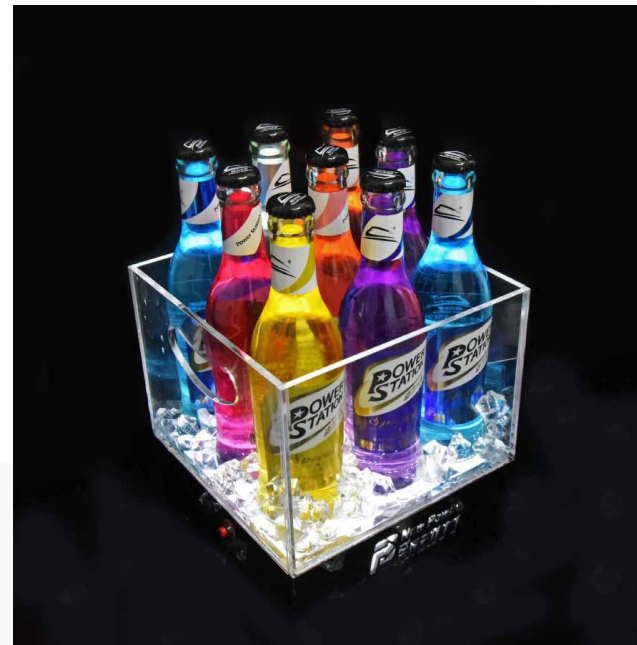

Name : Led ice bucket
Item : CF-342
Power supply :
Rechargeable style
Material : Acrylic
Size : (D)20*20*(H)21cm
Capacity : Nine pens
(Order now, make now)